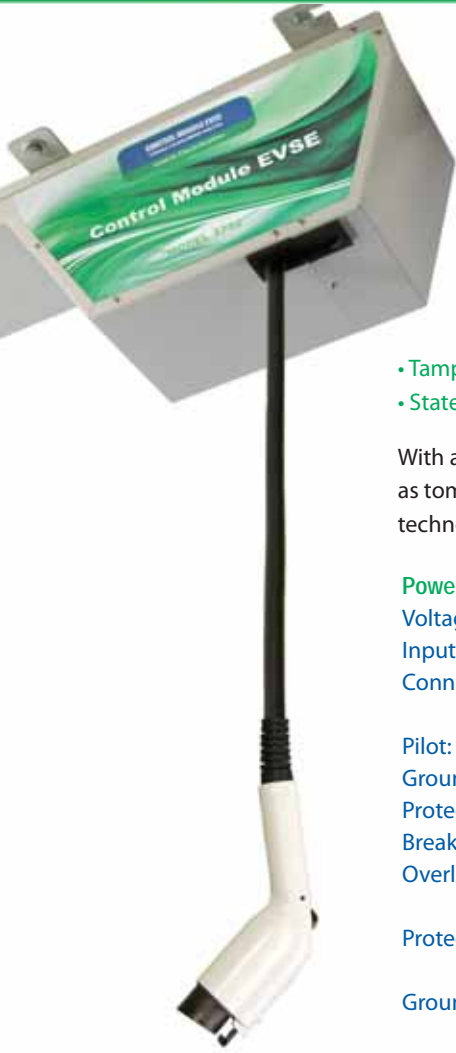

Overhead Garage Charger for Parking Garages & Multi-Dwelling Units

EVSE LLC's Overhead Garage Charger provides safe and affordable electric vehicle charging for commercial parking garages, multi-dwelling units and private garages. The weather-proof unit is installed on the ceiling, safely keeping the cable and connector away from water, salt and automobiles. The retractable cable also protects pedestrians from tripping hazards.

The charger can be configured to activate by local or remote control, and when triggered, will automatically lower the charging connector to an ADA-compliant height. The user then extends the cable and plugs it into their vehicle. When disconnected, the charger automatically retracts to the original overhead position.